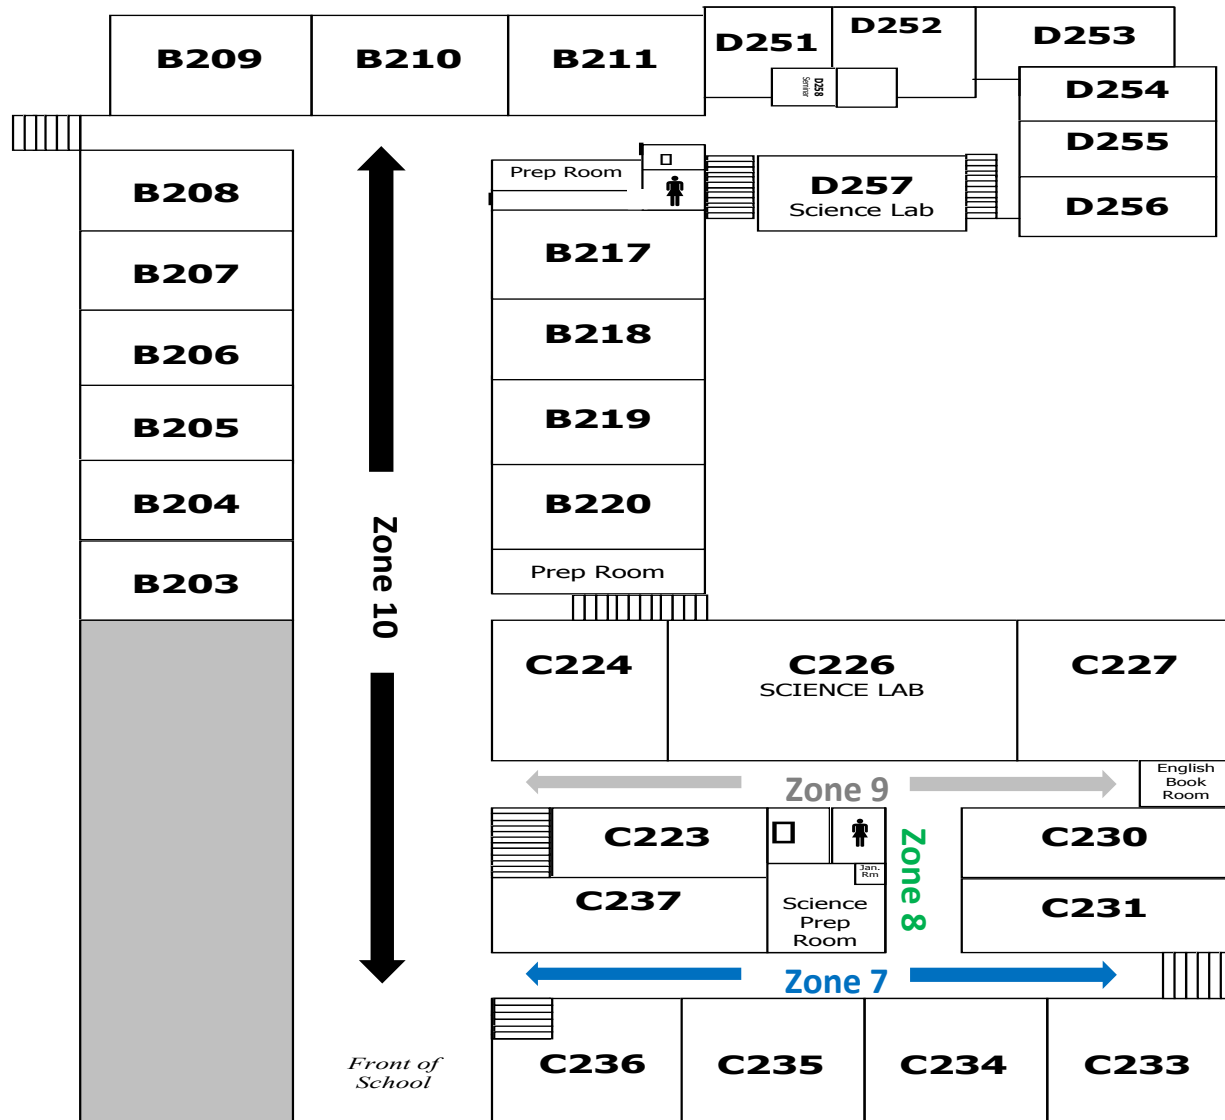

LA MATHESON SECONDARY

9484 – 122 Street, Surrey, BC

Phone: 604-588-3418

Fax: 604-588-7245

Main Floor

YES
Portable
("273")

LA Matheson Locker Zones

Main Floor

- Zone 1 – Red** – Lower C Wing Counselling / Computer labs
- Zone 2 – Orange** – Lower C wing South end of Library
- Zone 3 – Light Green** – Lower C wing C101 – C105
- Zone 4 – Light Blue** – PE Hallway
- Zone 5 – Dark Blue** - B Wing Art Rooms / Cafeteria hallway
- Zone 6 – Purple** – Home Economics

LA Matheson Locker Zones

Main Floor

- Zone 1 – Red** – Lower C Wing Counselling / Computer labs
- Zone 2 – Orange** – Lower C wing South end of Library
- Zone 3 – Light Green** – Lower C wing C101 – C105
- Zone 4 – Light Blue** – PE Hallway
- Zone 5 – Dark Blue** - B Wing Art Rooms / Cafeteria hallway
- Zone 6 – Purple** – Home Economics