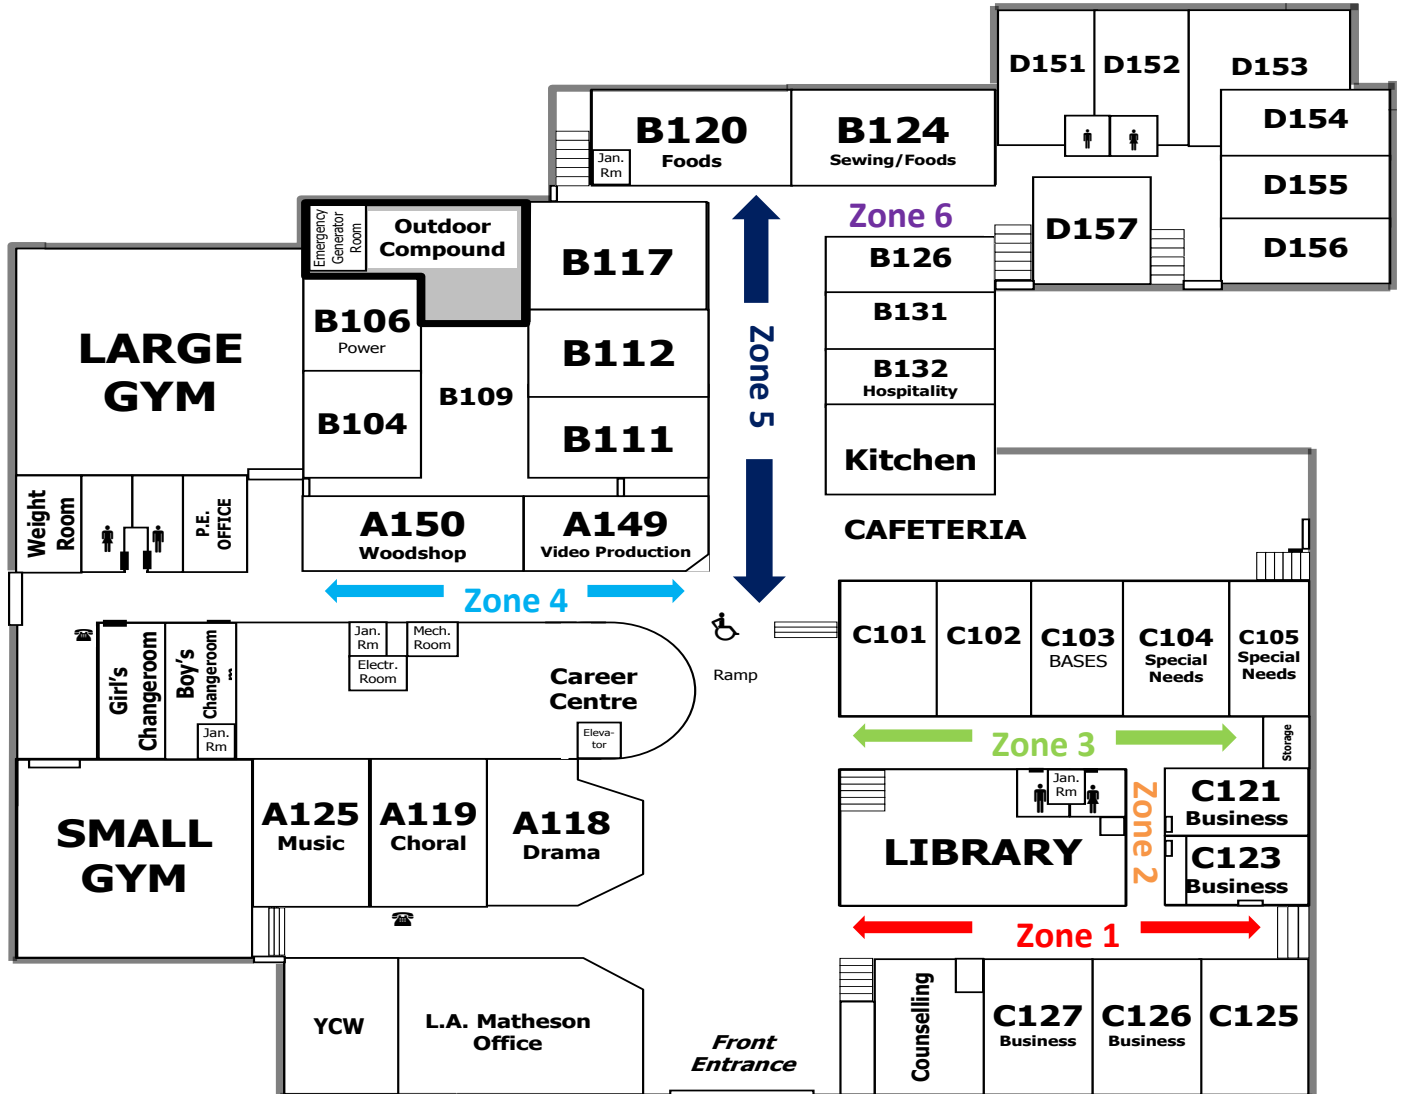

LA MATHESON SECONDARY

9484 – 122 Street, Surrey, BC

Phone: 604-588-3418

Fax: 604-588-7245

Main Floor

YES
Portable
("273")

LA Matheson Locker Zones

Main Floor

- Zone 1 – Red** – Lower C Wing Counselling / Computer labs
- Zone 2 – Orange** – Lower C wing South end of Library
- Zone 3 – Light Green** – Lower C wing C101 – C105
- Zone 4 – Light Blue** – PE Hallway
- Zone 5 – Dark Blue** - B Wing Art Rooms / Cafeteria hallway
- Zone 6 – Purple** – Home Economics

Upper Floor

- Zone 7 – Blue** – Upper C wing Rooms C231 – C236
- Zone 8 – Green** – Upper C wing Room C230
- Zone 9 – Grey** – Upper C wing Rooms C224 – C227
- Zone 10 – Black** – Upper B wing

Second Floor

LA Matheson Locker Zones

Main Floor

- Zone 1 – Red** – Lower C Wing Counselling / Computer labs
- Zone 2 – Orange** – Lower C wing South end of Library
- Zone 3 – Light Green** – Lower C wing C101 – C105
- Zone 4 – Light Blue** – PE Hallway
- Zone 5 – Dark Blue** - B Wing Art Rooms / Cafeteria hallway
- Zone 6 – Purple** – Home Economics