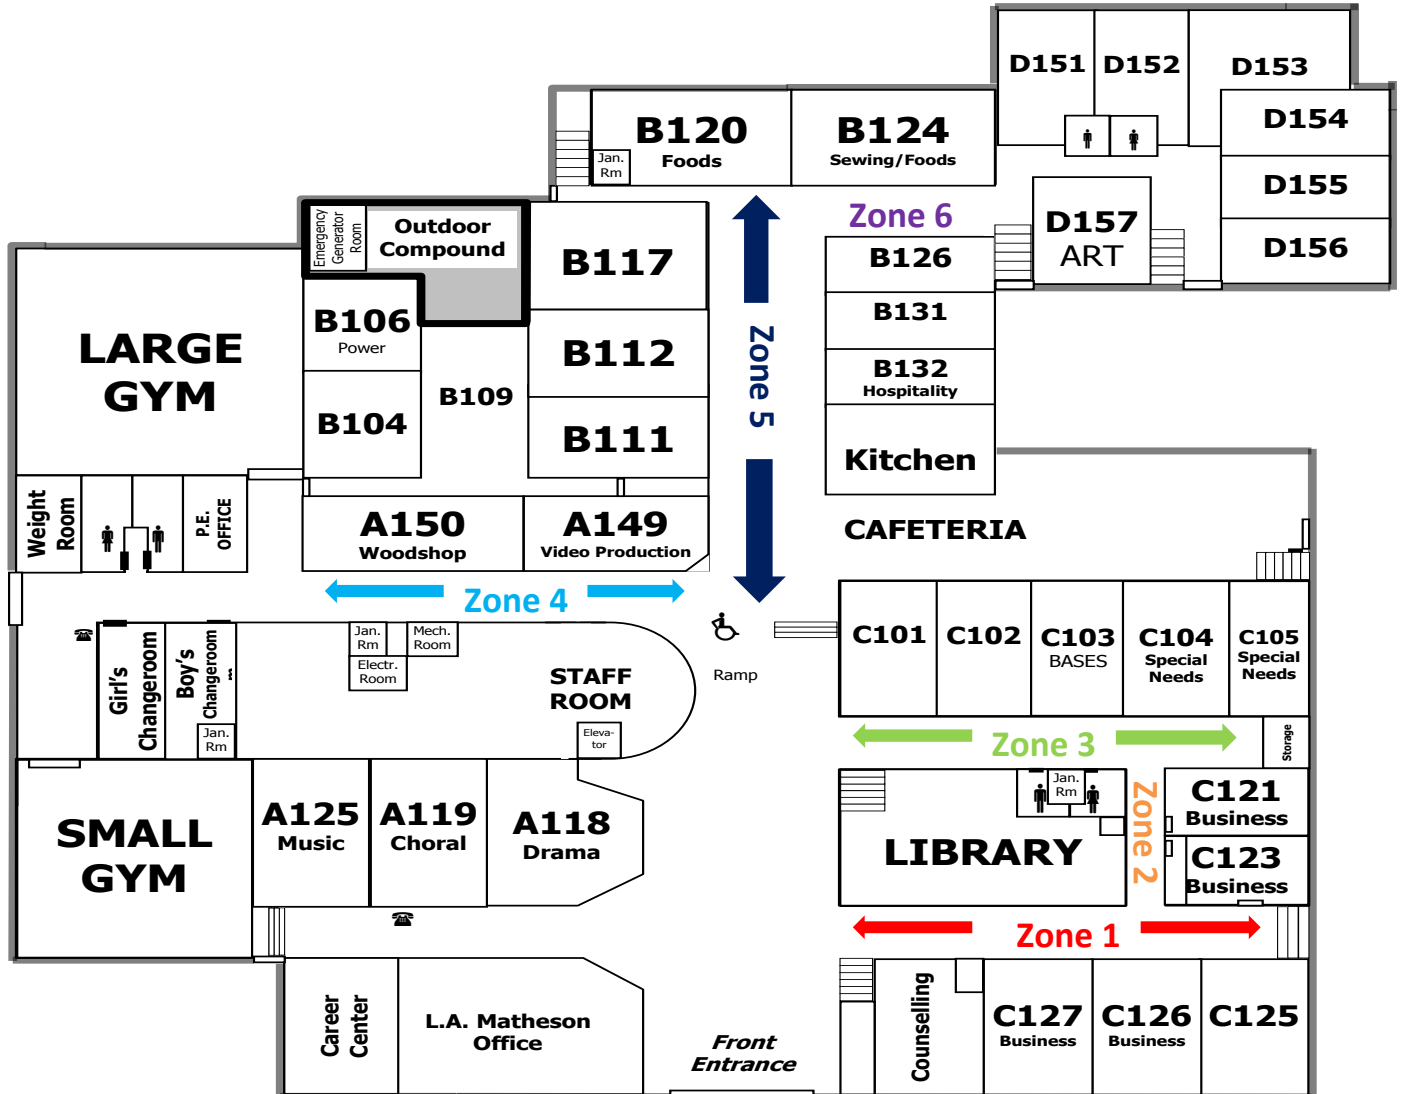

LA MATHESON SECONDARY

9484 – 122 Street, Surrey, BC

Phone: 604-588-3418

Fax: 604-588-7245

Main Floor

YES
Portable
("273")

LA Matheson Locker Zones

Main Floor

- Zone 1 – Red** – Lower C Wing Counselling / Computer labs
- Zone 2 – Orange** – Lower C wing South end of Library
- Zone 3 – Light Green** – Lower C wing C101 – C105
- Zone 4 – Light Blue** – PE Hallway
- Zone 5 – Dark Blue** - B Wing Art Rooms / Cafeteria hallway
- Zone 6 – Purple** – Home Economics

Upper Floor

- Zone 7 – Blue** – Upper C wing Rooms C231 – C236
- Zone 8 – Green** – Upper C wing Room C230
- Zone 9 – Grey** – Upper C wing Rooms C224 – C227
- Zone 10 – Black** – Upper B wing

Second Floor

LA Matheson Locker Zones

Main Floor

- Zone 1 – Red** – Lower C Wing Counselling / Computer labs
- Zone 2 – Orange** – Lower C wing South end of Library
- Zone 3 – Light Green** – Lower C wing C101 – C105
- Zone 4 – Light Blue** – PE Hallway
- Zone 5 – Dark Blue** - B Wing Art Rooms / Cafeteria hallway
- Zone 6 – Purple** – Home Economics