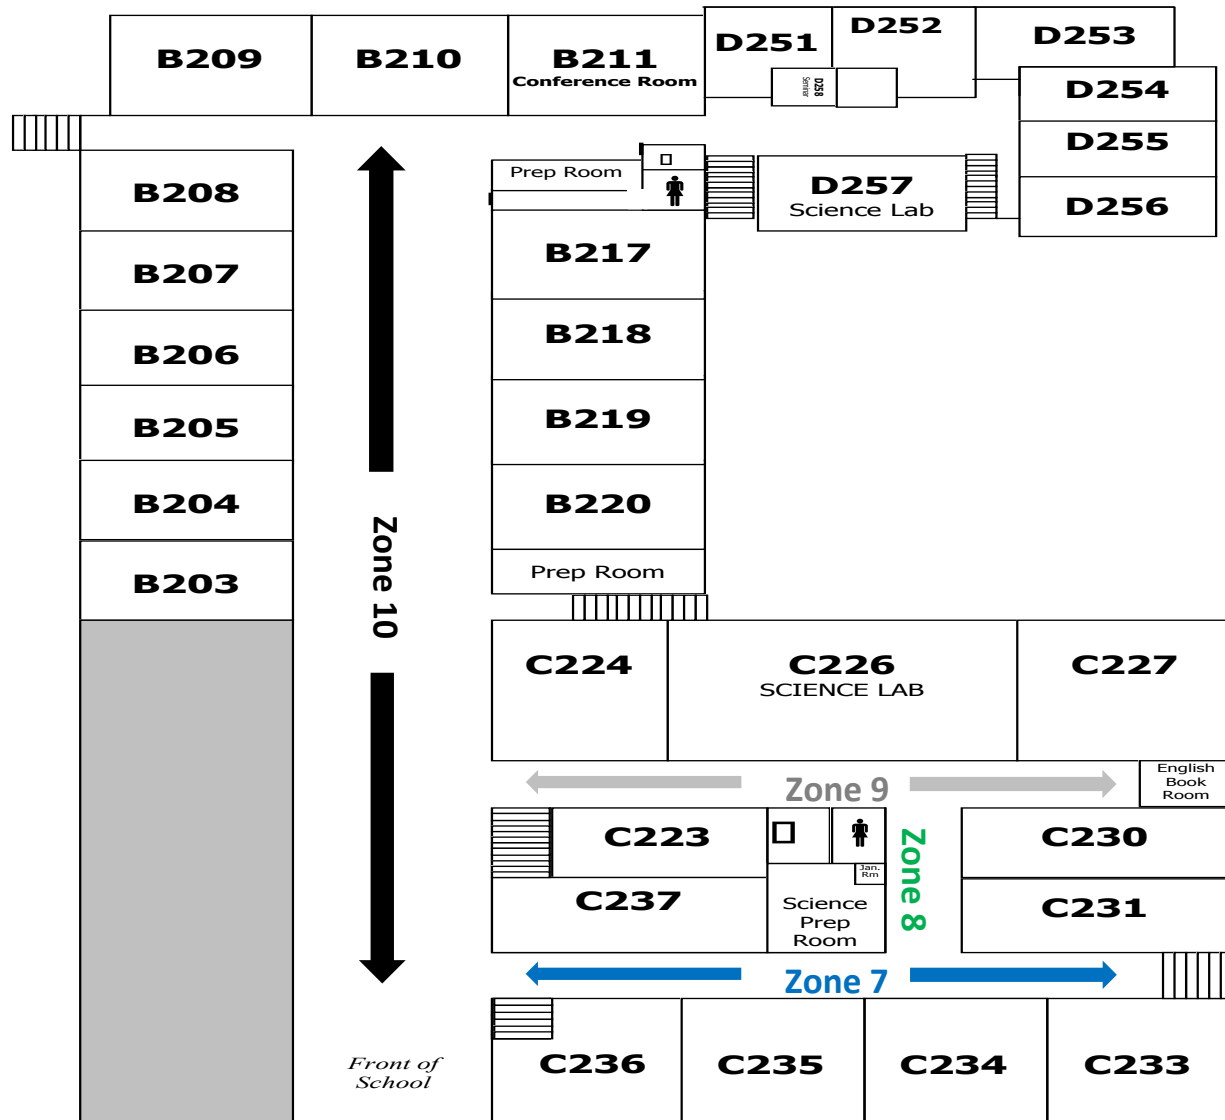

LA MATHESON SECONDARY

9484 – 122 Street, Surrey, BC

Phone: 604-588-3418

Fax: 604-588-7245

Main Floor

YES
Portable
("273")

LA Matheson Locker Zones

Main Floor

- Zone 1 – Red** – Lower C Wing Counselling / Computer labs
- Zone 2 – Orange** – Lower C wing South end of Library
- Zone 3 – Light Green** – Lower C wing C101 – C105
- Zone 4 – Light Blue** – PE Hallway
- Zone 5 – Dark Blue** - B Wing Art Rooms / Cafeteria hallway
- Zone 6 – Purple** – Home Economics

LA Matheson Locker Zones

Main Floor

- Zone 1 – Red** – Lower C Wing Counselling / Computer labs
- Zone 2 – Orange** – Lower C wing South end of Library
- Zone 3 – Light Green** – Lower C wing C101 – C105
- Zone 4 – Light Blue** – PE Hallway
- Zone 5 – Dark Blue** - B Wing Art Rooms / Cafeteria hallway
- Zone 6 – Purple** – Home Economics